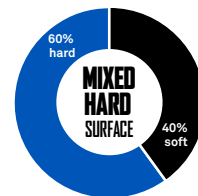

camso.co

PERFORMANCE

TIRE LIFE

PUNCTURE RESISTANCE

TRACTION

CAMSO EMT 553R

NON-DIRECTIONAL TREAD PATTERN

- Increases durability and versatility on mixed and hard surfaces