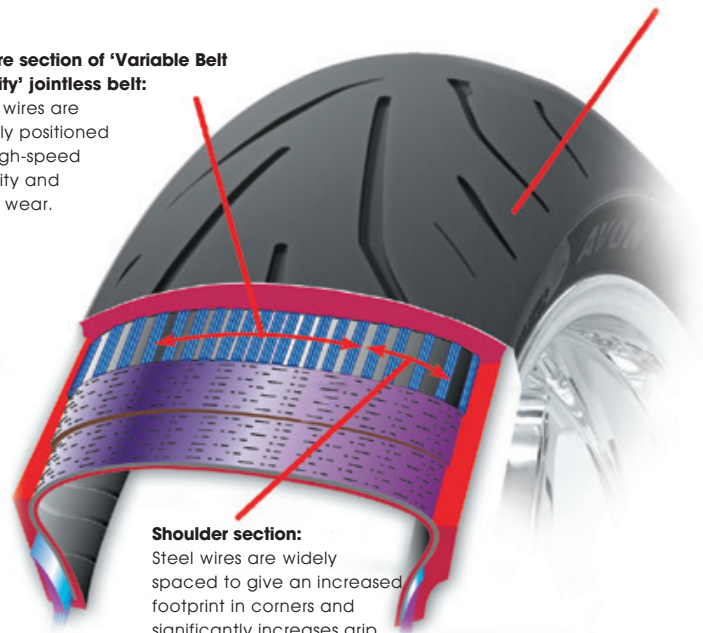

SBC System

'Spiral and Belted Carcass'. A high level of grip puts high loads through the tyre's carcass; the SBC System features ultra-tough belts underneath the 0 degree belt of A-VBD to cope with the extreme stresses.

WCTA (Wide Custom Tread Arc)

A profile for improved manoeuvrability at all speeds.

3D siping: Interlocking three dimensional points hidden in the sipes to improve stability and grip, limit tread flex and allow the tyre to warm up quickly.

Centre section of 'Variable Belt Density' jointless belt:

Steel wires are closely positioned for high-speed stability and even wear.

Shoulder section:

Steel wires are widely spaced to give an increased footprint in corners and significantly increases grip.